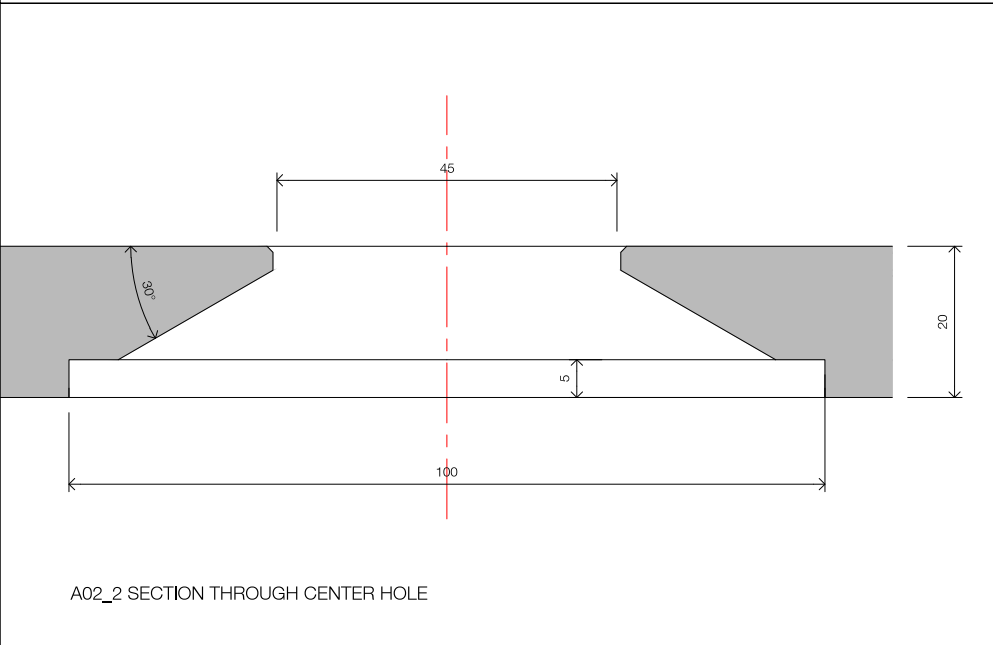

A02_1 BEVEL EDGE

molo design, ltd.
1470 Venables Street
Vancouver, BC
Canada V5L 2G7

+ 1 604 696 2501
www.molodesign.com

NOTES:

- Make from Bianco Carrara Marble, 2cm thick
- Honed Finish all surfaces

170303

details · 1200mm diameter MARBLE table top

1:1