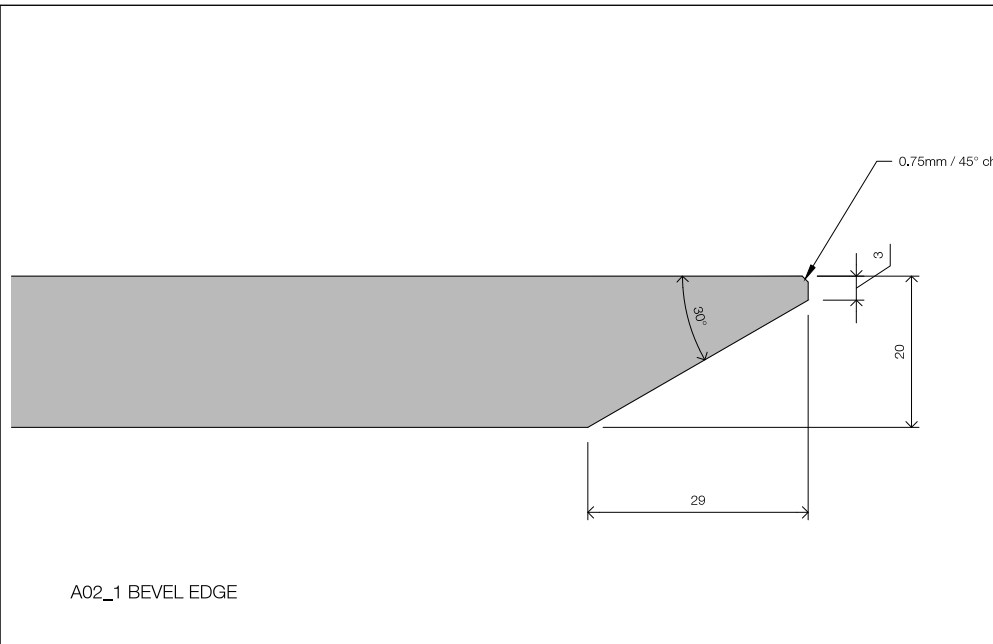

molo design, ltd.
1470 Venables Street
Vancouver, BC
Canada V5L 2G7

+ 1 604 696 2501
www.molodesign.com

NOTES:

- Make from Bianco Carrara Marble, 2cm thick
- Honed Finish all surfaces

170303

details · 1200mm diameter MARBLE table top

1:1