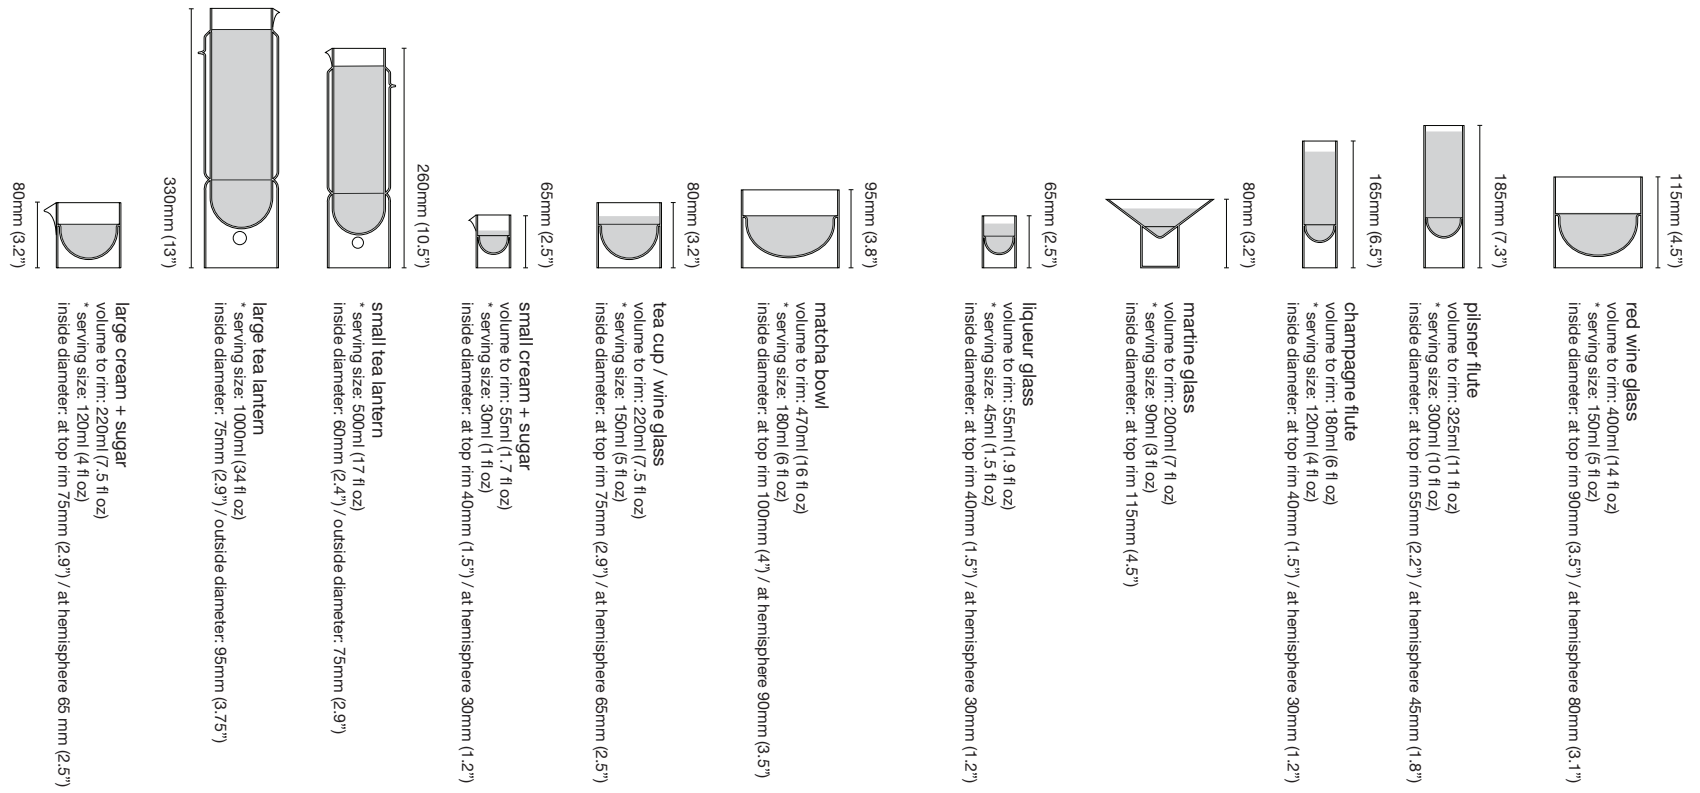

float glassware dimensions and volume

1470 Venables Street
Vancouver, BC
Canada V5L 2G7
+ 1 604 685 0340
www.molodesign.com

* suggested serving volumes shown by shaded area

190123

float glassware · specifications

1:10

01