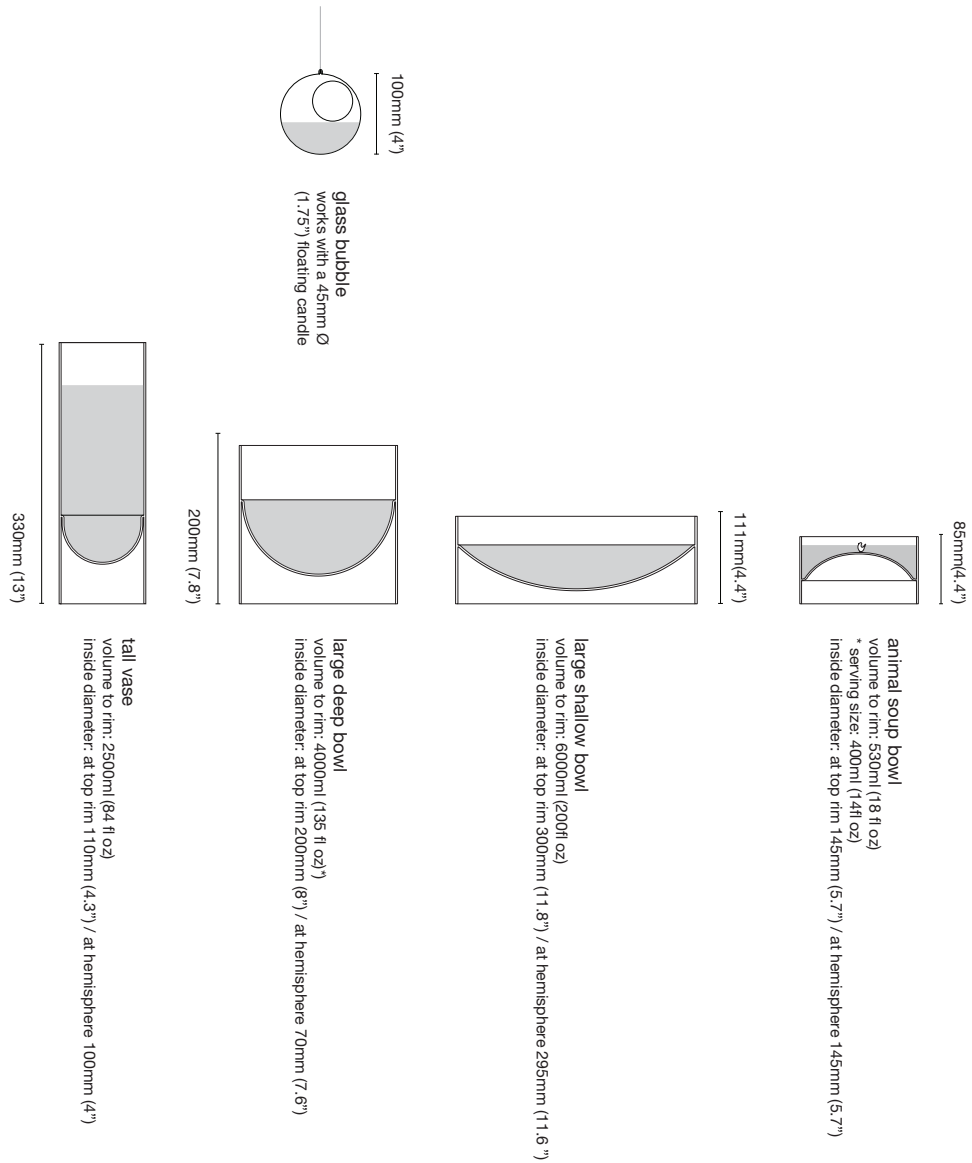

float glassware dimensions and volume

1470 Venables Street
Vancouver, BC
Canada V5L 2G7
+ 1 604 685 0340
www.molodesign.com

* suggested serving volumes shown by shaded area

190123

float glassware · specifications

1:10

02